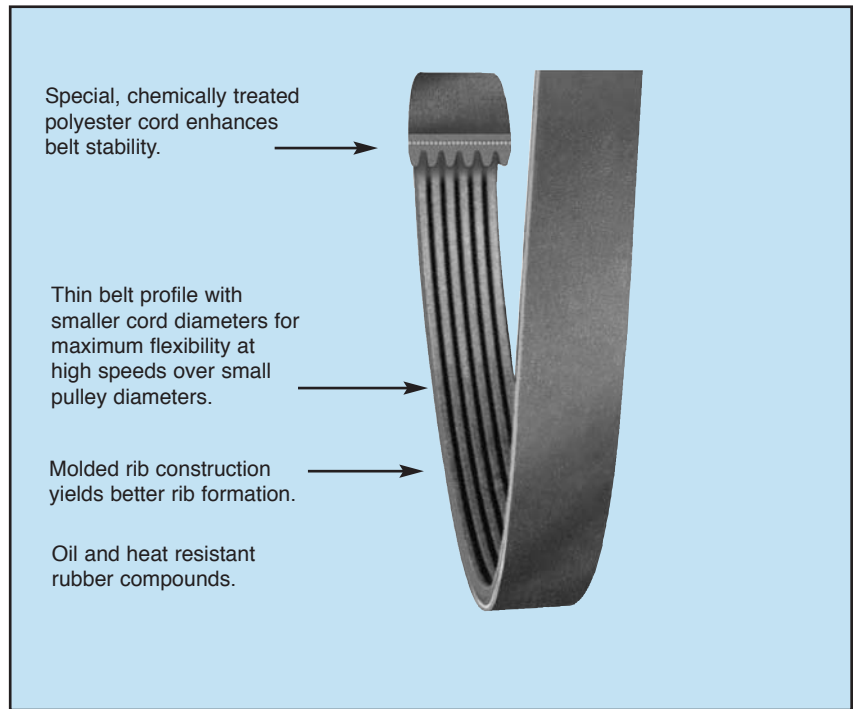

Vee-Rib™ Belt

- **VIBRATION-FREE**
- **HEAT RESISTANT**
- **MAXIMUM FLEXIBILITY**
- **HIGH HORSEPOWER**
- **ABRASION RESISTANT**

The Carlisle Vee-Rib belt is ideally suited for high speed, and or high drive ratio applications that conventional V-belts just can't handle. The Carlisle Vee-Rib belt offers smooth, vibration-free performance in a single, compact drive belt.

Vee-Rib belts allow the design of compact, vibration-free drives that are resistant to heat and abrasion for longer belt life.