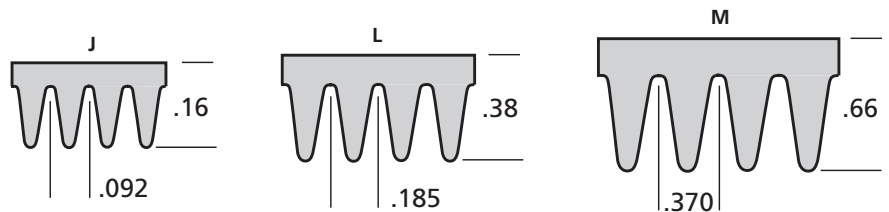

## Vee-Rib™ Belt – J Section

Length Code	Outside Length (inches)	Effective Length (inches)	Metric Length Code	Number of Ribs	Stock/Non-Stock	Weight per belt (lbs.)
<b>2 Rib</b>						
*80J2	8.5	8.0	PJ203	2	N	0.01
*85J2	9.0	8.5	PJ216	2	N	0.01
*90J2	9.5	9.0	PJ229	2	N	0.01
*95J2	10.0	9.5	PJ241	2	N	0.01
*100J2	10.5	10.0	PJ254	2	N	0.01
*105J2	11.0	10.5	PJ267	2	N	0.02
*110J2	11.5	11.0	PJ279	2	N	0.02
*120J2	12.5	12.0	PJ305	2	N	0.02
*130J2	13.5	13.0	PJ330	2	N	0.02
*140J2	14.5	14.0	PJ356	2	N	0.02
*150J2	15.5	15.0	PJ381	2	N	0.02
*160J2	16.5	16.0	PJ406	2	N	0.02
*170J2	17.5	17.0	PJ432	2	N	0.02
180J2	18.5	18.0	PJ457	2	N	0.02
190J2	19.5	19.0	PJ483	2	N	0.02
200J2	20.5	20.0	PJ508	2	N	0.02
210J2	21.5	21.0	PJ533	2	N	0.02
220J2	22.5	22.0	PJ559	2	N	0.02
230J2	23.5	23.0	PJ584	2	N	0.02
240J2	24.5	24.0	PJ610	2	N	0.02
260J2	26.5	26.0	PJ660	2	N	0.03
280J2	28.5	28.0	PJ711	2	N	0.03
290J2	29.5	29.0	PJ737	2	N	0.03
300J2	30.5	30.0	PJ762	2	N	0.03
310J2	31.5	31.0	PJ787	2	N	0.03
320J2	32.5	32.0	PJ813	2	N	0.03
330J2	33.5	33.0	—	2	N	0.03
340J2	34.5	34.0	PJ864	2	N	0.03
350J2	35.5	35.0	PJ889	2	N	0.03
360J2	36.5	36.0	PJ914	2	N	0.04
370J2	37.5	37.0	PJ940	2	N	0.04
380J2	38.5	38.0	PJ965	2	N	0.04
390J2	39.5	39.0	PJ991	2	N	0.04
400J2	40.5	40.0	PJ1016	2	N	0.04
410J2	41.5	41.0	PJ1041	2	N	0.04
420J2	42.5	42.0	PJ1067	2	N	0.04
430J2	43.5	43.0	PJ1092	2	N	0.04
440J2	44.5	44.0	PJ1118	2	N	0.04
450J2	45.5	45.0	PJ1143	2	N	0.05
460J2	46.5	46.0	PJ1168	2	N	0.05
490J2	49.5	49.0	PJ1245	2	N	0.05
520J2	52.5	52.0	PJ1321	2	N	0.05
530J2	53.5	53.0	PJ1346	2	N	0.05
540J2	54.5	54.0	PJ1372	2	N	0.06
550J2	55.5	55.0	PJ1397	2	N	0.06
580J2	58.5	58.0	PJ1473	2	N	0.06
610J2	61.5	61.0	PJ1549	2	N	0.06
650J2	65.5	65.0	PJ1651	2	N	0.07
690J2	69.5	69.0	PJ1753	2	N	0.07
730J2	73.5	73.0	PJ1854	2	N	0.07
760J2	76.5	76.0	PJ1930	2	N	0.08
770J2	77.5	77.0	PJ1956	2	N	0.08
820J2	82.5	82.0	PJ2083	2	N	0.08
840J2	84.5	84.0	PJ2134	2	N	0.09
870J2	87.5	87.0	PJ2210	2	N	0.09
920J2	92.5	92.0	PJ2337	2	N	0.09
980J2	98.5	98.0	PJ2489	2	N	0.10
1000J2	100.5	100.0	PJ2540	2	N	0.10